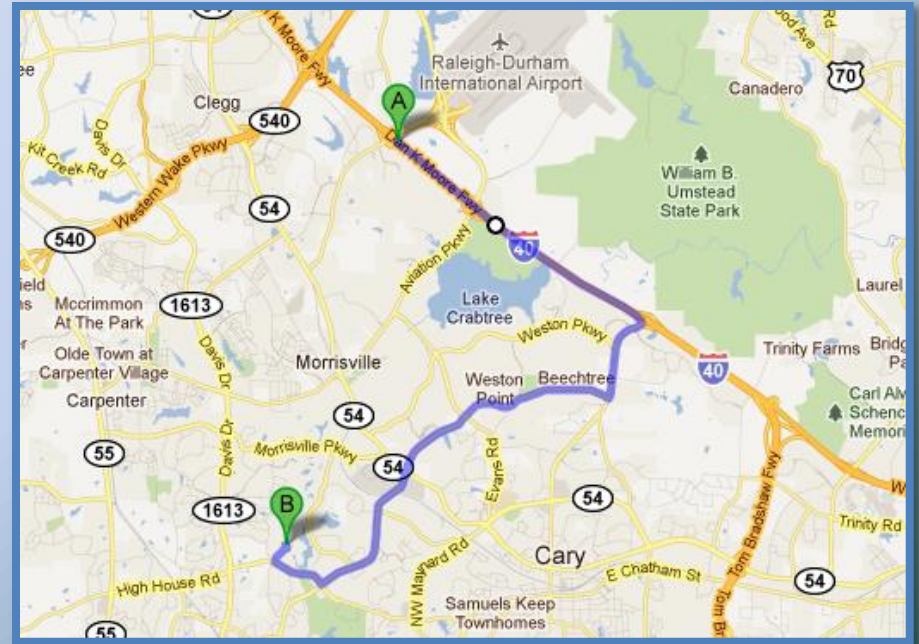

From RDU Airport

(Approximately 9 miles or 20 minutes)

1. Take I-40 East to Harrison Avenue (Exit 285).
2. From exit ramp, turn **RIGHT (R)** onto N. Harrison Avenue.
3. Go approximately 1 mile and turn **RIGHT (R)** onto NW Cary Parkway.
4. Follow NW Cary Parkway approx. 4.4. miles and turn **RIGHT (R)** onto High House Road.
5. At the first stop light, turn **RIGHT (R)** onto Prestonwood Parkway.
6. Proceed to the main clubhouse on Prestonwood Parkway

Address:
300 Prestonwood Way
Cary NC 27513

Phone Number: (919) 467.2566